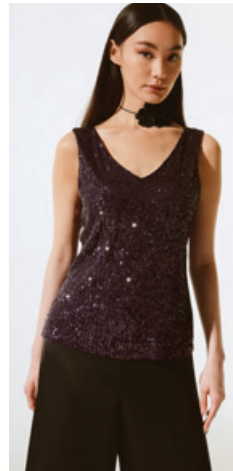

BLACK 11
MIDNIGHT BLUE 2166
TWILIGHT 4055
ABSOLUTE GREEN 4274
BLACKCURRANT 4279
MATTE SILVER 4308

243789
P25