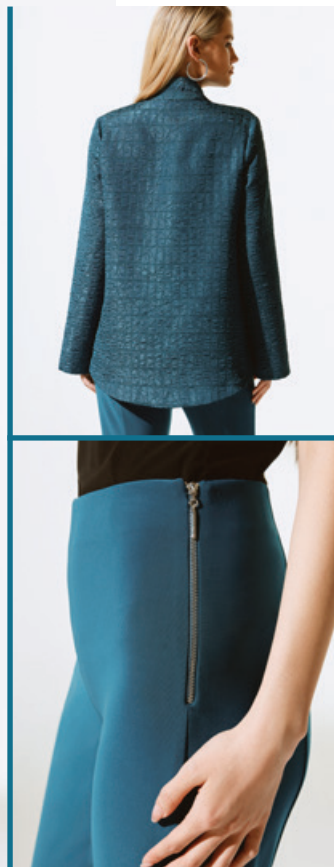

243788
243744