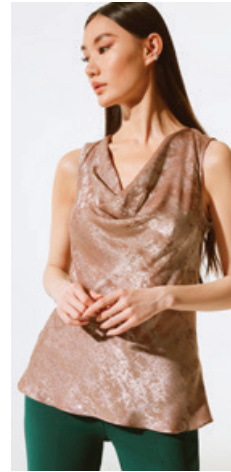

- BEIGE / GOLD
  784
- BLACK / GUNMETAL
  3289

243767
P41