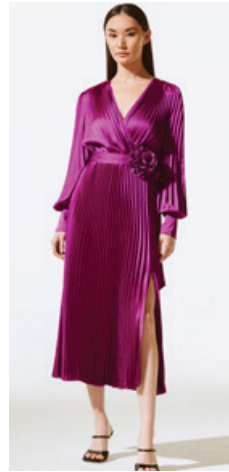

BLACK
11
EMPRESS
4271

243771X
P10-11